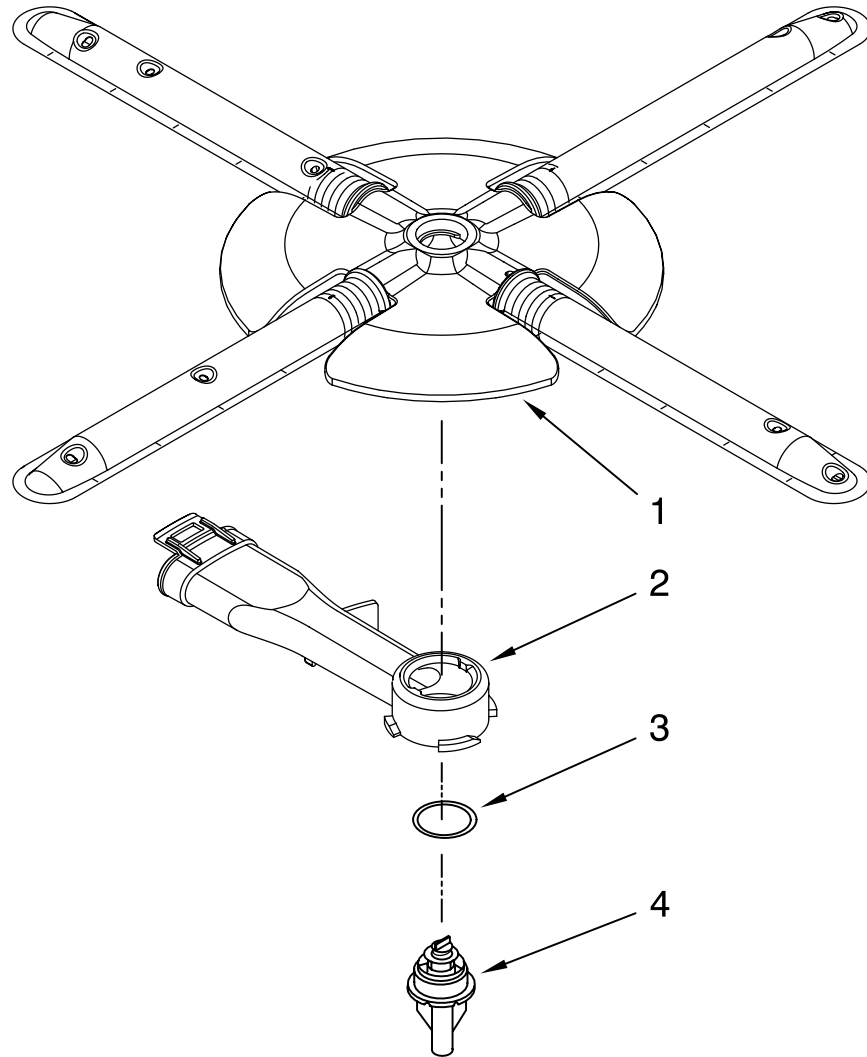

FOR ORDERING INFORMATION REFER TO PARTS PRICE LIST

CONTROL PANEL PARTS

For Models: KUDC03ITBL2, KUDC03ITBS2
(Black) (Stainless)

Illus. No.	Part No.	DESCRIPTION
1		Console Assembly (Includes Insert)
	W10084152	Black
2	8268540	Spring, Handle
3	8546546	Clip, BI-Metal
4	3400412	Screw
5	8524471	Actuator, Latch
6	661663	BI-Metal
8	3369051	Screw
9		Handle, Latch
	8269117	Black
10	8524476	Bolt, Latch
11	W10084142	Control, Electronic
12	8269209	Switch, Door

FOR ORDERING INFORMATION REFER TO PARTS PRICE LIST

DOOR AND LATCH PARTS

For Models: KUDC03ITBL2, KUDC03ITBS2
(Black) (Stainless)

Illus. No.	Part No.	DESCRIPTION
1	3369051	Screw, Door
2	8281217	Screw
3	W10084288	Inner Door Mastic Assembly (Also Order Item 6)
4	W10077883	Inlet, Air
5	8572583	Vent Assembly (Also Order Item 6)

Illus. No.	Part No.	DESCRIPTION
6	8269259	Gasket, Vent
7	W10077877	Deflector, Vent (Also Order Item 6)
8	W10077882	Dispenser, Assembly
9	8269258	Seal, Front
10	8545608	Harness, Vent Motor

Illus. No.	Part No.	DESCRIPTION
11	8574160	Seal, Side
12	8573176	Wiring Harness
13	8281154	Screw
14	8535660	Seal, Console/door
15	8535637	Bracket, Dispenser
16	8531865	Shield, Dispenser
17	W10077881	Knob, Rinse Aid

FOR ORDERING INFORMATION REFER TO PARTS PRICE LIST

LOWER WASHARM AND STRAINER PARTS

For Models: KUDC03ITBL2, KUDC03ITBS2
(Black) (Stainless)

<u>Illus. No.</u>	<u>Part No.</u>	<u>DESCRIPTION</u>
1	W10077965	Wash Arm Assembly
2	W10077899	Cap, Internal Rear Feed (Also Order Item 3)
3	8268340	Seal, Sprayarm
4	W10077898	Hub, Lower Sprayarm (Also Order Item 3)